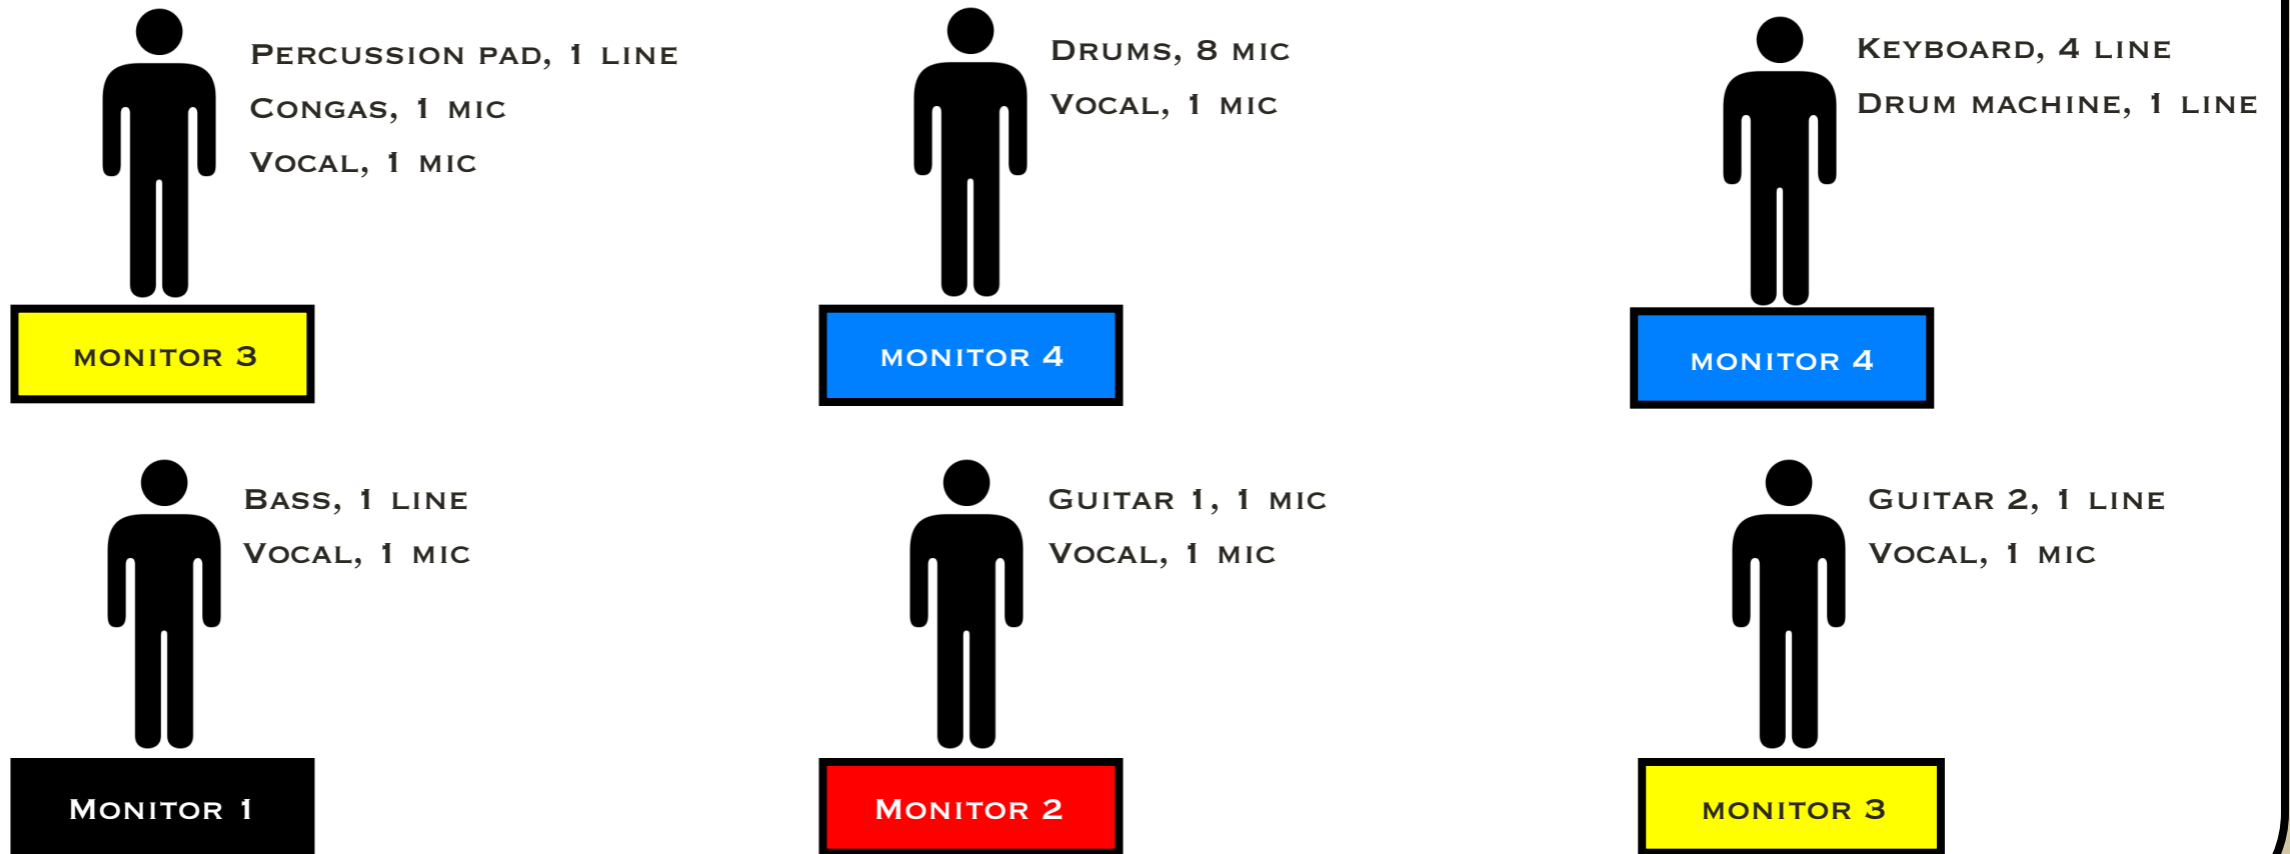

ROOTVÄLTA STAGEPLOT

(SMALL STAGE)

SEPARATE MONITOR SYSTEMS IF POSSIBLE

INSTRUMENT	MIC / LINE	INSTRUMENT	MIC / LINE	INSTRUMENT	MIC / LINE
KICK	1 MIC	CONGAS	1 MIC	VOCAL	5 MIC
HIHAT	1 MIC	DRUM PAD	1 LINE	-	-
SNARE	1 MIC	GUITAR 1	1 MIC	-	-
TOMS	3 MIC	GUITAR 2	1 LINE	-	-
OVERHEAD	2 MIC	KEYBOARD	4 LINE	TOTAL MIC	15 MIC
BASS	1 LINE	DRUM MACHINE	1 LINE	TOTAL LINE	8 LINE