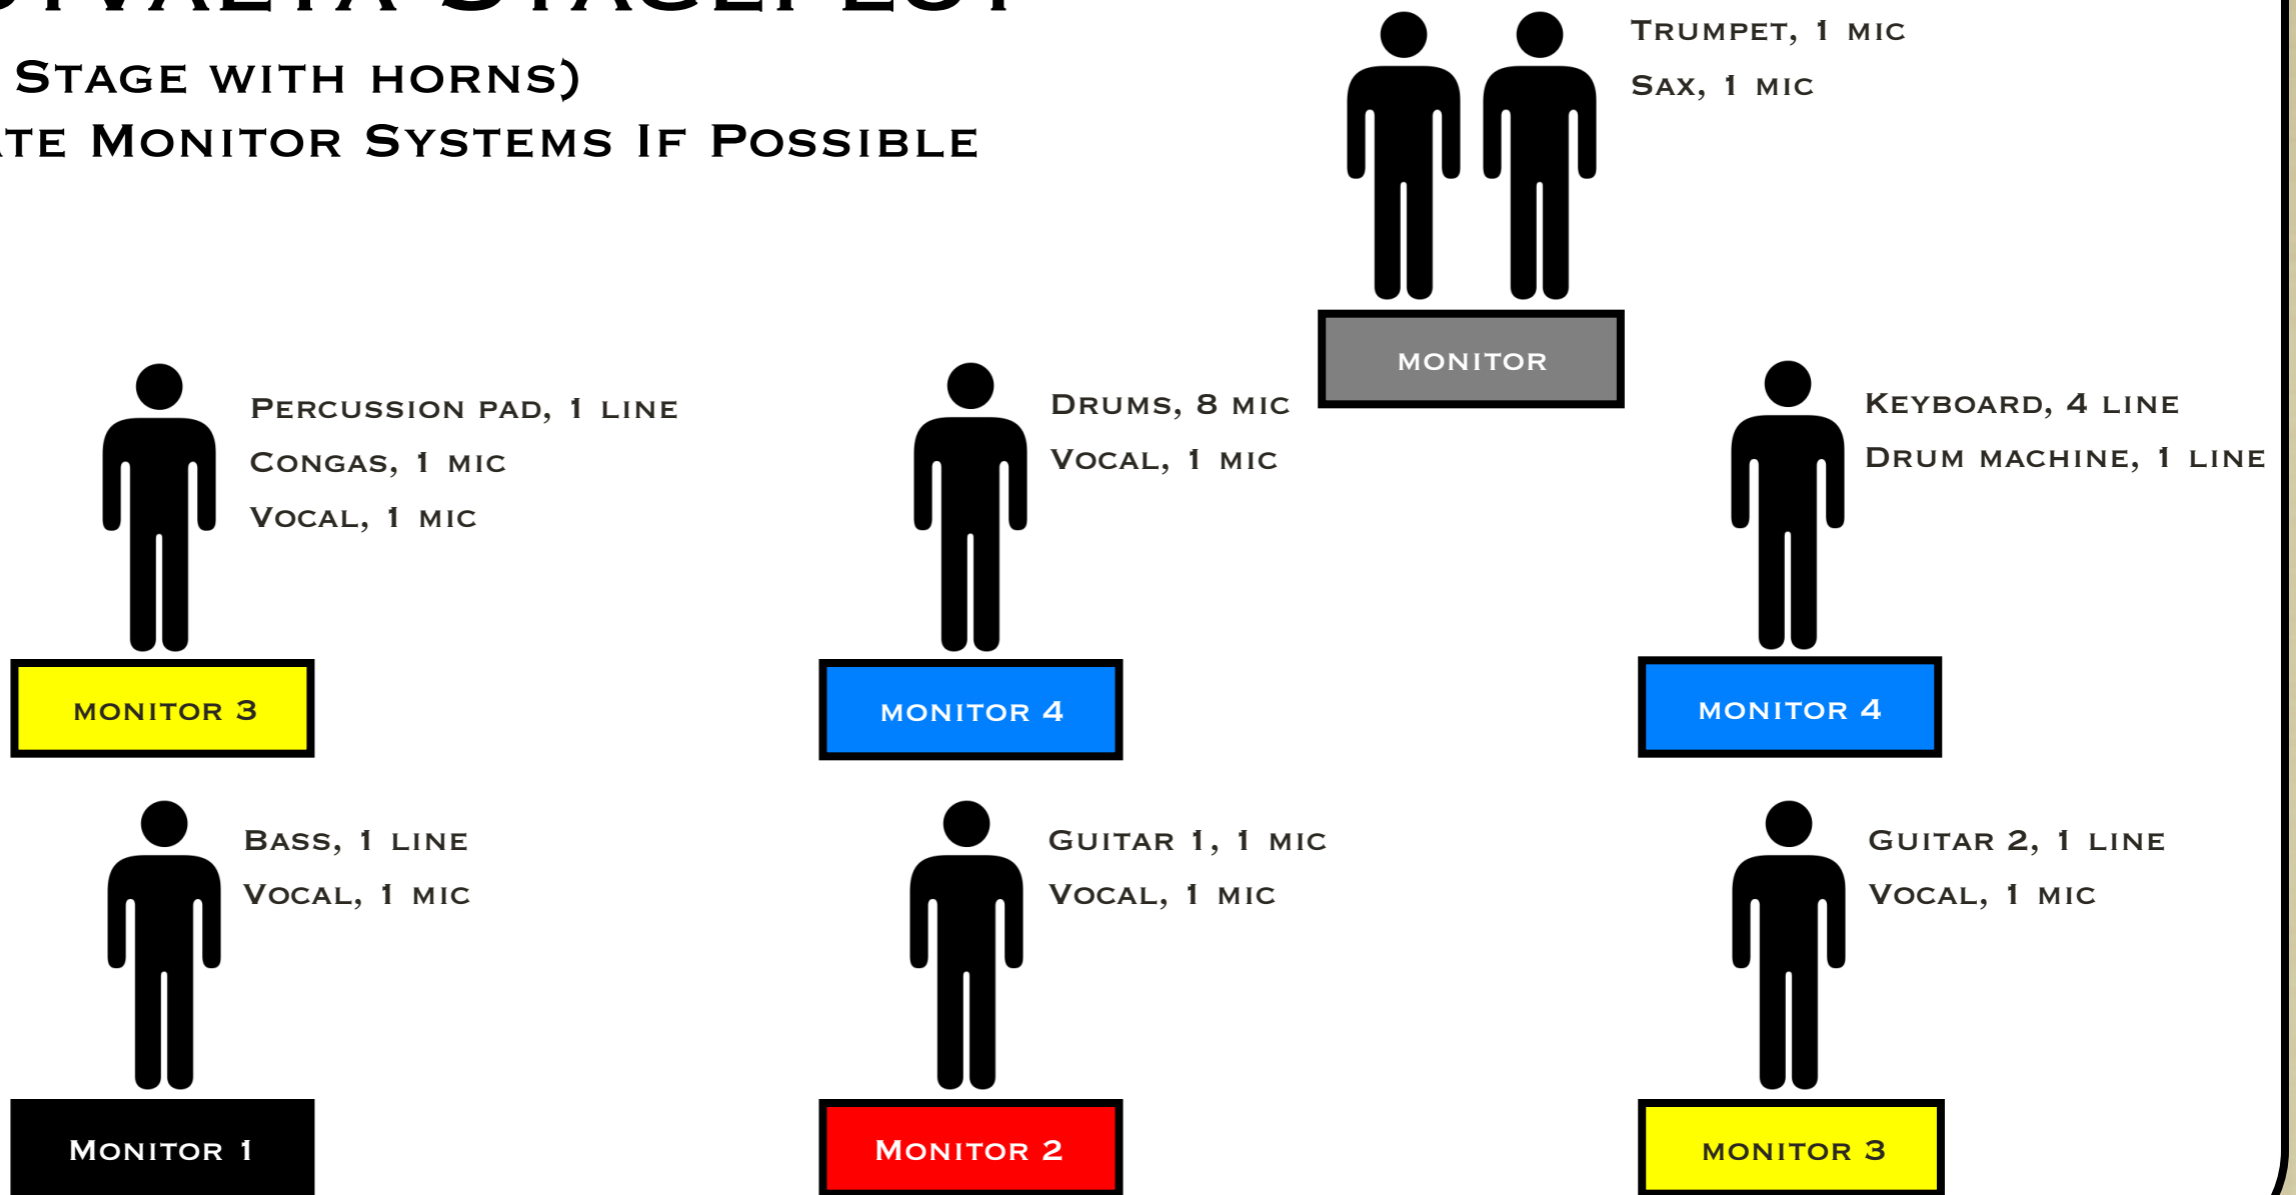

ROOTVÄLTA STAGEPLOT

(SMALL STAGE WITH HORNS)

SEPARATE MONITOR SYSTEMS IF POSSIBLE

INSTRUMENT	MIC / LINE	INSTRUMENT	MIC / LINE	INSTRUMENT	MIC / LINE
KICK	1 MIC	CONGAS	1 MIC	VOCAL	5 MIC
HIHAT	1 MIC	DRUM PAD	1 LINE	TRUMPET	1 MIC
SNARE	1 MIC	GUITAR 1	1 MIC	SAX	1 MIC
TOMS	3 MIC	GUITAR 2	1 LINE	-	-
OVERHEAD	2 MIC	KEYBOARD	4 LINE	TOTAL MIC	17 MIC
BASS	1 LINE	DRUM MACHINE	1 LINE	TOTAL LINE	8 LINE