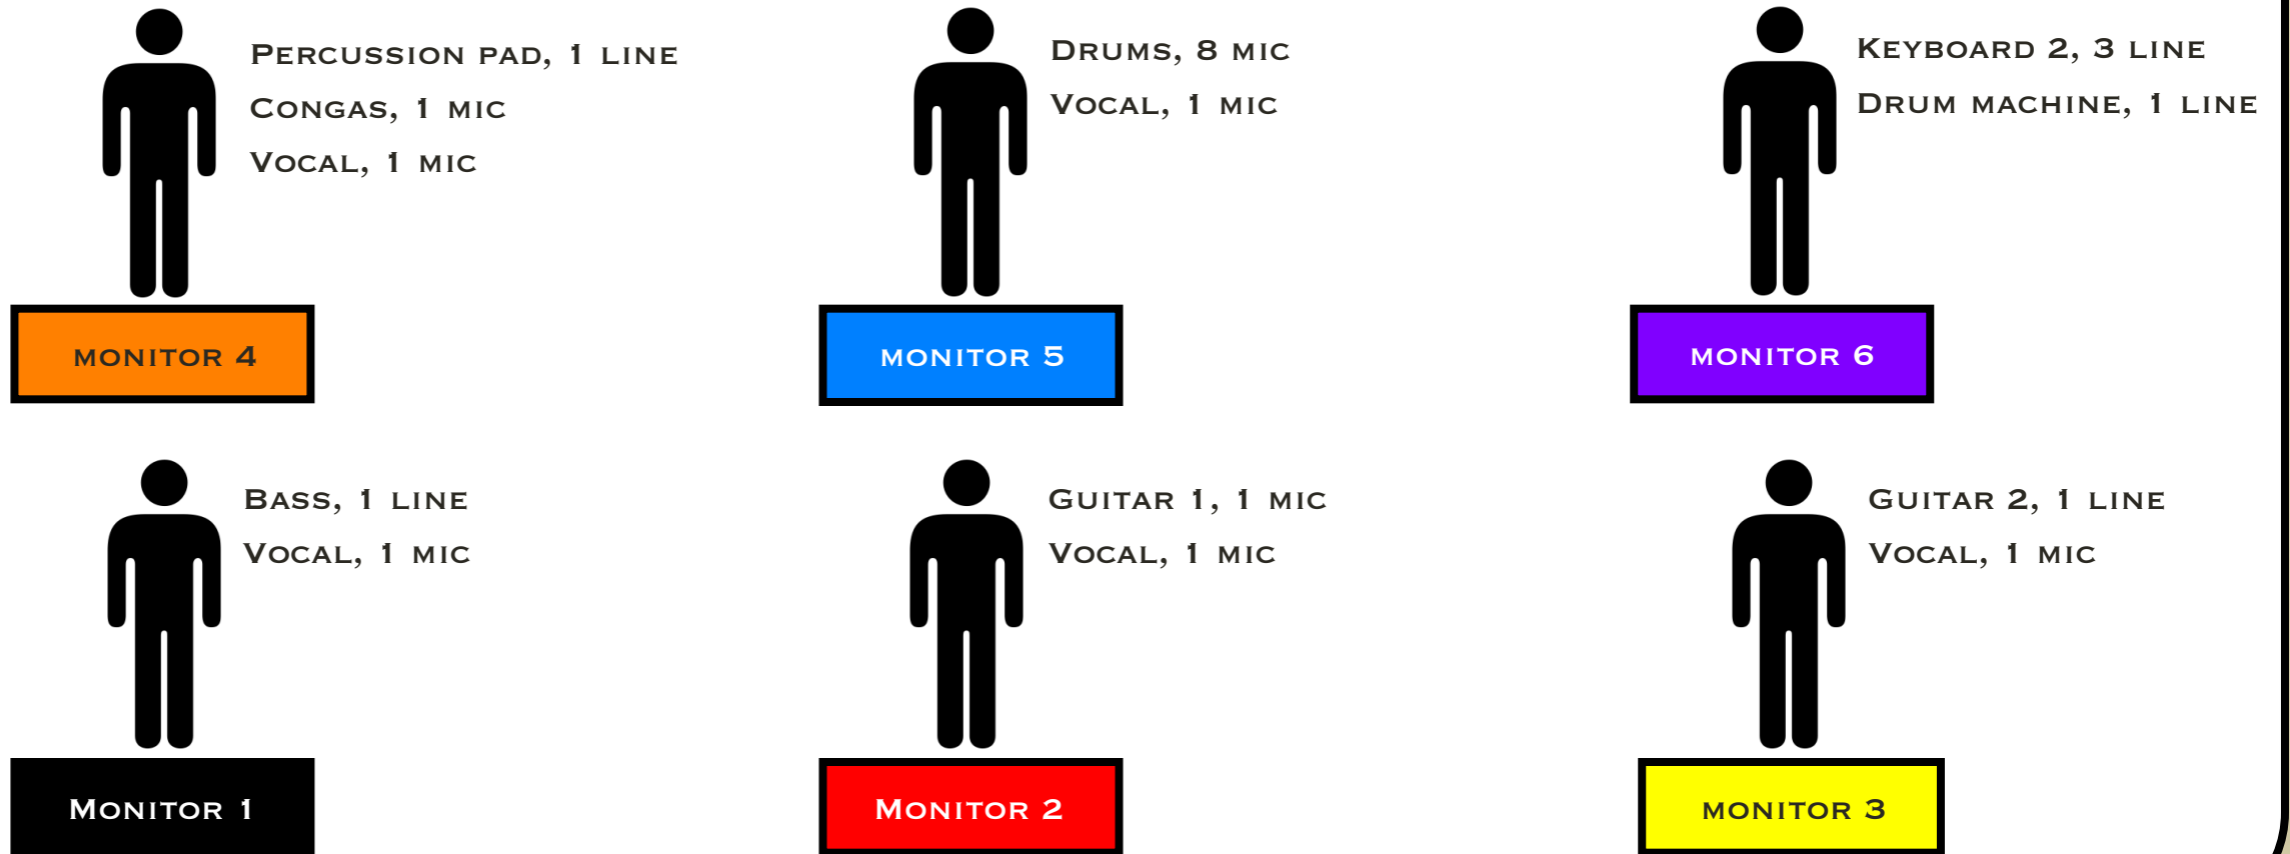

ROOTVÄLTA STAGEPLOT

(BIG STAGE)

INSTRUMENT	MIC / LINE	INSTRUMENT	MIC / LINE	INSTRUMENT	MIC / LINE
KICK	1 MIC	CONGAS	1 MIC	VOCAL	5 MIC
HIHAT	1 MIC	DRUM PAD	1 LINE	-	-
SNARE	1 MIC	GUITAR 1	1 MIC	-	-
TOMS	3 MIC	GUITAR 2	1 LINE	-	-
OVERHEAD	2 MIC	KEYBOARD	4 LINE	TOTAL MIC	15 MIC
BASS	1 LINE	DRUM MACHINE	1 LINE	TOTAL LINE	8 LINE