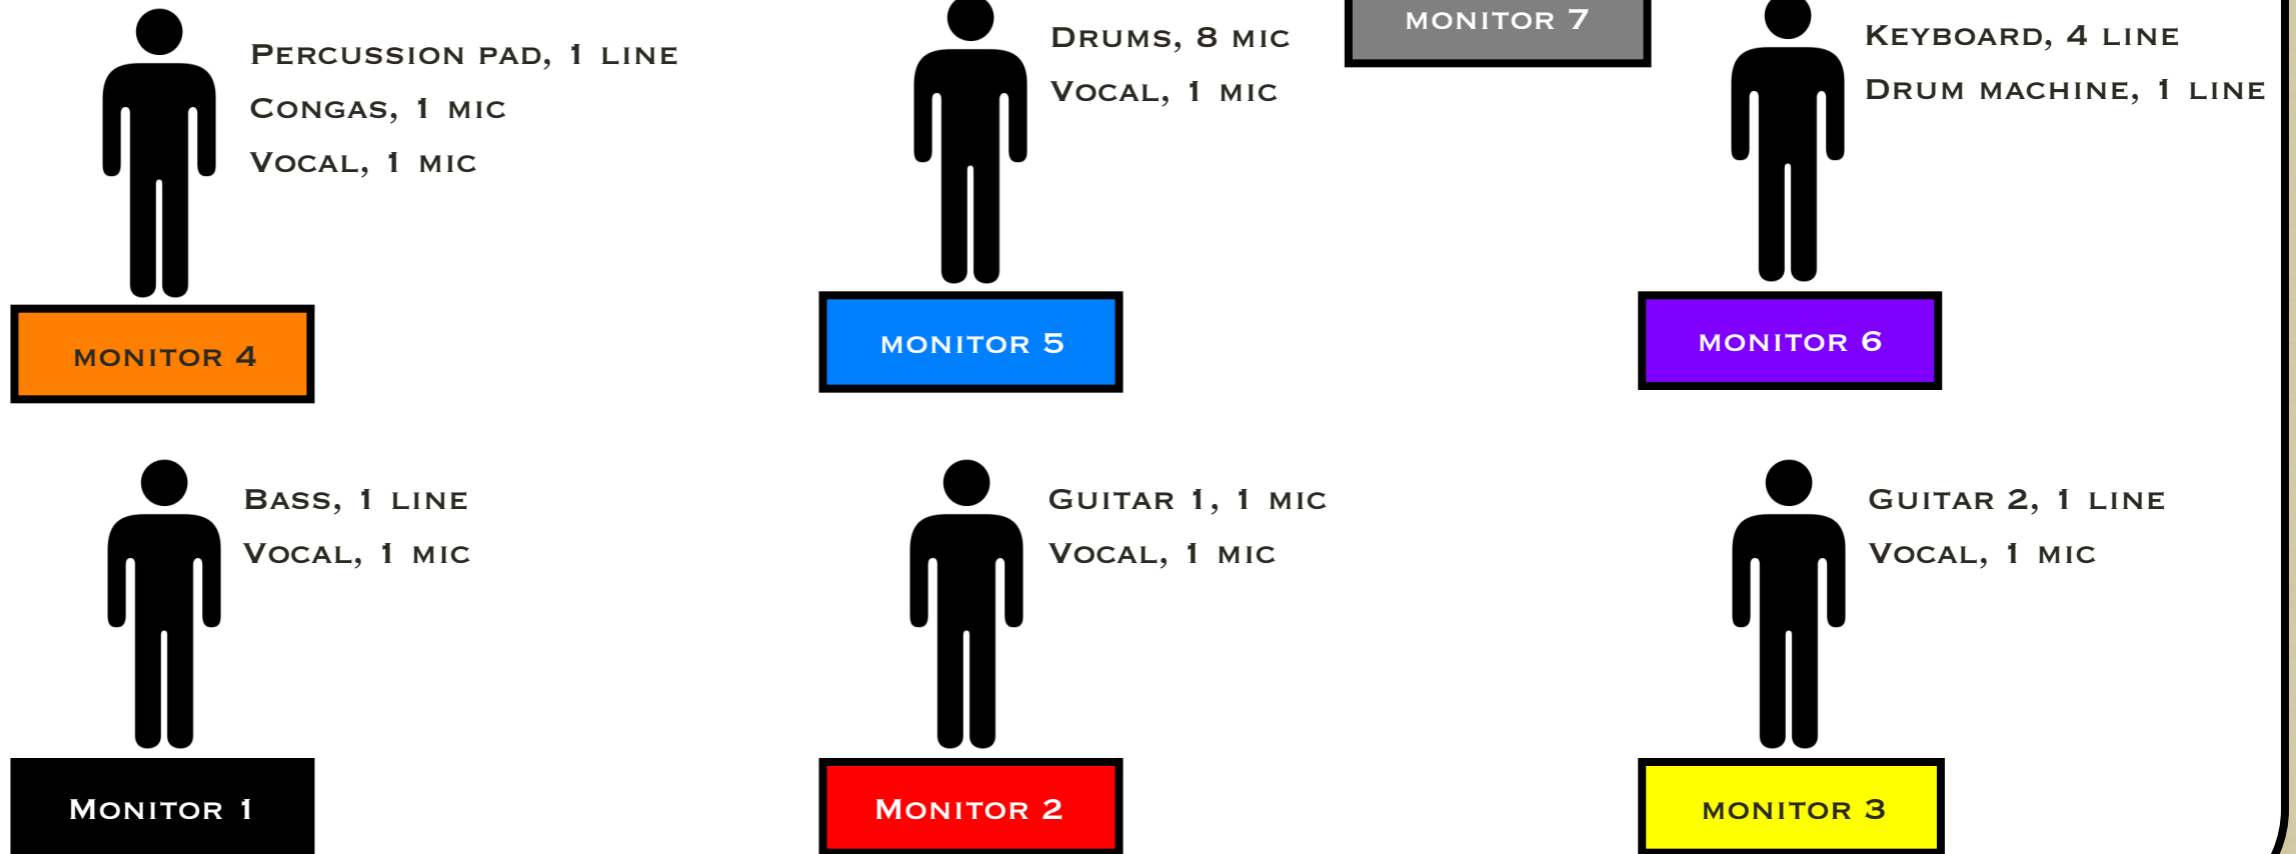

# ROOTVÄLTA STAGEPLOT

(BIG STAGE WITH HORNS)

INSTRUMENT	MIC / LINE	INSTRUMENT	MIC / LINE	INSTRUMENT	MIC / LINE
KICK	1 MIC	CONGAS	1 MIC	VOCAL	5 MIC
HIHAT	1 MIC	DRUM PAD	1 LINE	TRUMPET	1 MIC
SNARE	1 MIC	GUITAR 1	1 MIC	SAX	1 MIC
TOMS	3 MIC	GUITAR 2	1 LINE	-	-
OVERHEAD	2 MIC	KEYBOARD	4 LINE	<b>TOTAL MIC</b>	<b>17 MIC</b>
BASS	1 LINE	DRUM MACHINE	1 LINE	<b>TOTAL LINE</b>	<b>8 LINE</b>